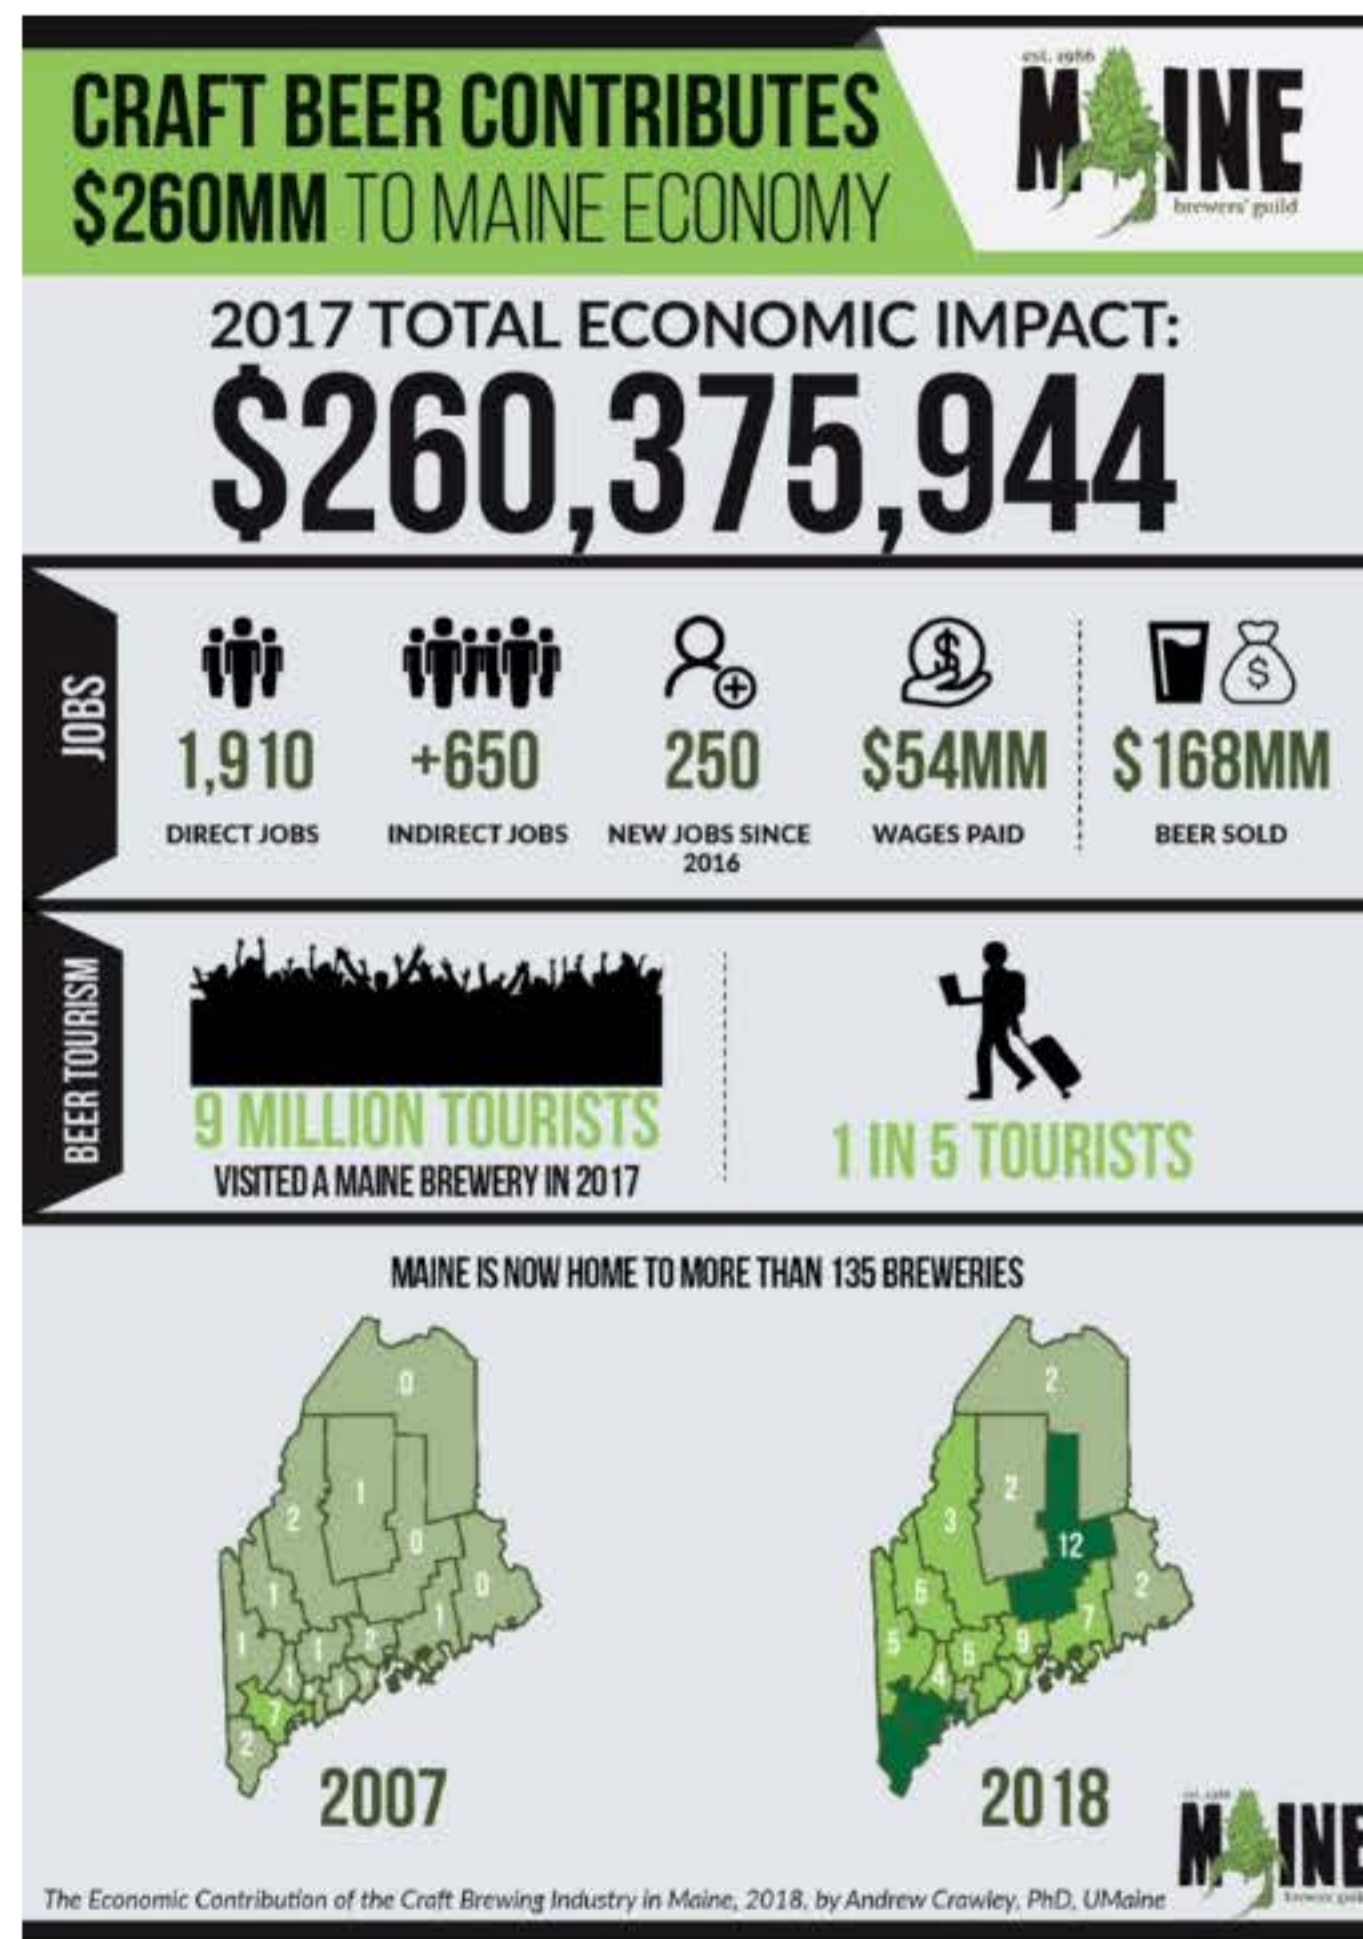

HOME » ABOUT » COMMUNITY IMPACT

COMMUNITY IMPACT

COMMUNITY IMPACT

The Maine Brewers' Guild and its members are committed to being good stewards of their communities, supporters of safe alcohol consumption, and leaders of Maine's next economy.

Each year, the Guild surveys members to determine the economic impact of our industry in Maine. The most recent results of our economic impact study (undertaken in December 2018, looking at 2017 data) are pasted below: